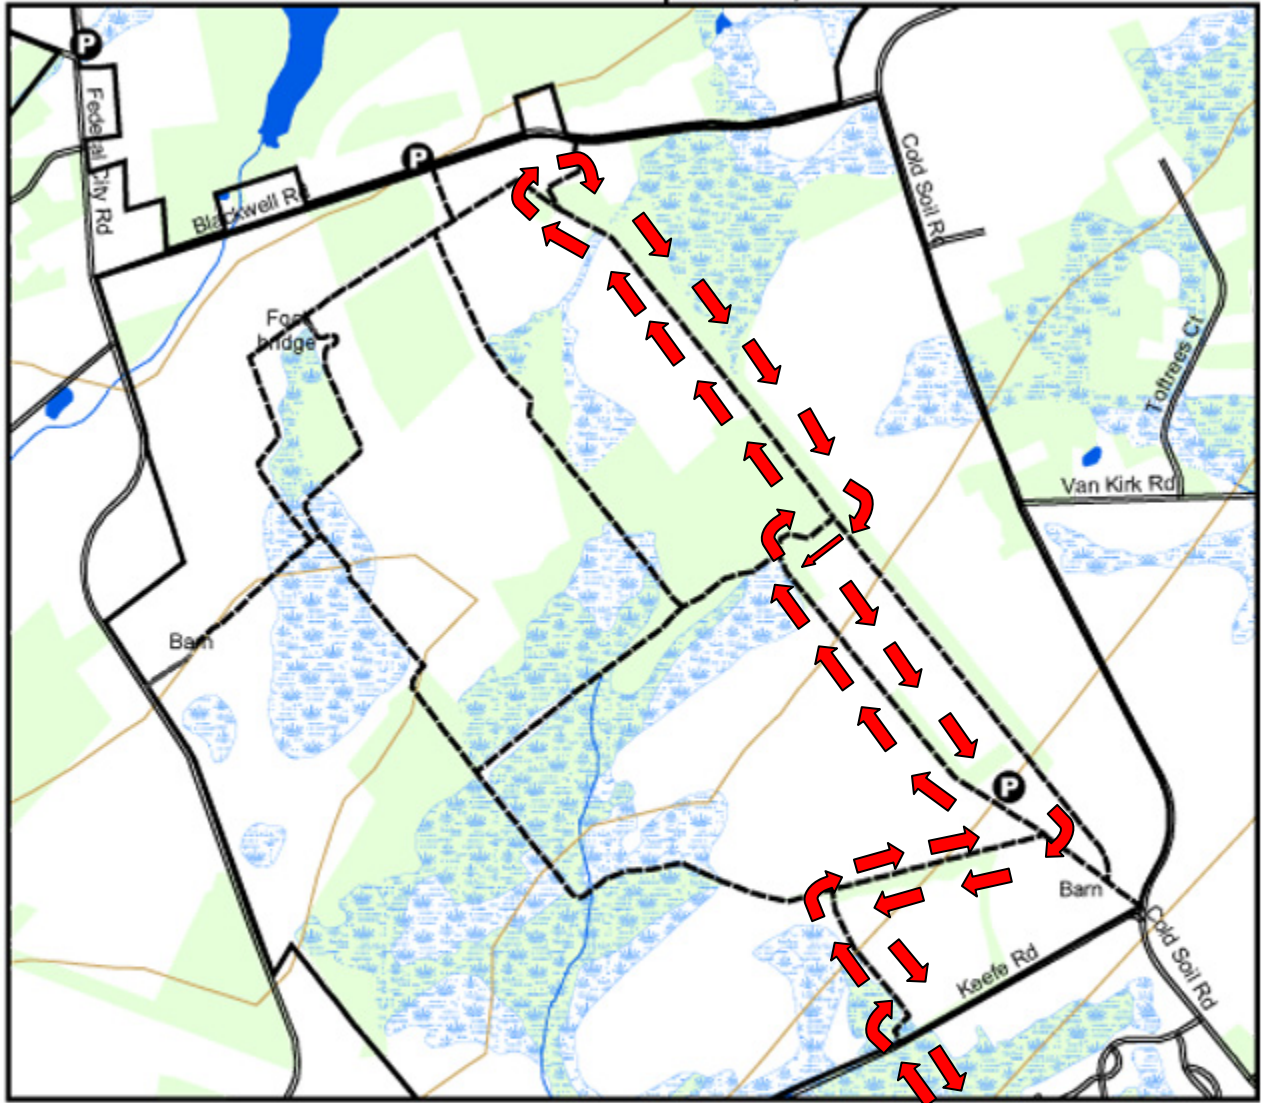

Lawrence Twp Community Foundation

Lawrence Hopewell Trail

Mercer County Park Northwest - Pole Farm
Lawrence/Hopewell, NJ

- Boundary
- Elevation (20 ft)
- Parking
- Forest
- Water
- Wetlands (may be only seasonally wet)
- Trails
- Roads

0 500 1,000
Feet

NJ Trails Association, 3/26/2009.
Cartography and trail data by D&R Greenway Land Trust.
Other data acquired from NJDEP, NJDOT, but this secondary map product has not been verified or authorized by those agencies.